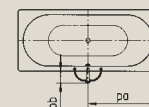

Position pool handle

Model no.		132	133
External length	a	1700	1800 mm
External width	b	750	800 mm
Depth	c	470	470 mm
Internal length (top)	d	1580	1680 mm
<b>Internal length (bottom)</b>	<b>e</b>	<b>1130</b>	<b>1230 mm</b>
Internal width (top)	f	630	680 mm
Internal width (bottom)	g	510	560 mm
Height with feet	h	605-640	595-630 mm
Height of rim	i	50	50 mm
Distance top edge to centre of overflow hole	j	70	70 mm
Distance tub edge to centre of drain hole	k	850	900 mm
Diameter of overflow hole	l	52	52 mm
Diameter of drain hole	m	52	52 mm
Distance foot end of tub edge to centre of base	n	560	600 mm
Distance between the feet	o	580	600 mm
Max. width of feet	p	465	540 mm
Distance tub edge to drilled hole in the middle	pa	850	900 mm
Max. overhang	pb	146	146 mm
Width of rim (lengthwise; foot end)	s <sub>1</sub> ; s <sub>2</sub>	60; 60	60; 60 mm
Distance between centre holes	u	307	332 mm
Water volume** in litres		156	195
Anti-slip		Ø 435	Ø 435 mm
Full anti-slip		900 x 300	900 x 300 mm