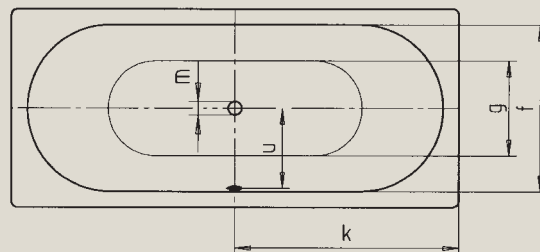

# CENTRO DUO

- puristic simplicity and unpretentious elegance are what distinguish these bathtubs
- bathing with a friend: two identical back rests and centrally positioned outlet
- classic four-cornered model

Position pool handle

Model no.		132	133
External length	a	1700	1800 mm
External width	b	750	800 mm
Depth	c	470	470 mm
Internal length (top)	d	1580	1680 mm
<b>Internal length (bottom)</b>	<b>e</b>	<b>1130</b>	<b>1230 mm</b>
Internal width (top)	f	630	680 mm
Internal width (bottom)	g	510	560 mm
Height with feet	h	605-640	595-630 mm
Height of rim	i	50	50 mm
Distance top edge to centre of overflow hole	j	70	70 mm
Distance tub edge to centre of drain hole	k	850	900 mm
Diameter of overflow hole	l	52	52 mm
Diameter of drain hole	m	52	52 mm
Distance foot end of tub edge to centre of base	n	560	600 mm
Distance between the feet	o	580	600 mm
Max. width of feet	p	465	540 mm
Distance tub edge to drilled hole in the middle	pa	850	900 mm
Max. overhang	pb	146	146 mm
Width of rim (lengthwise; foot end)	s <sub>1</sub> ; s <sub>2</sub>	60; 60	60; 60 mm
Distance between centre holes	u	307	332 mm
Water volume** in litres		156	195
Anti-slip		Ø 435	Ø 435 mm
Full anti-slip		900 x 300	900 x 300 mm

Subject to technical alterations and tolerances.  
 \*\* 70 litres displacement on average.

**KALDEWEI**  
 Europe's No. 1 for baths