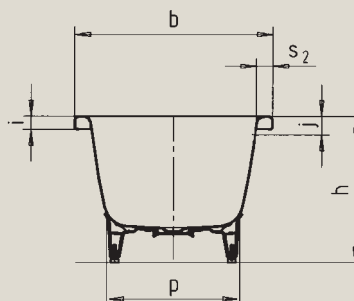

# CENTRO DUO

- puristic simplicity and unpretentious elegance are what distinguish these bathtubs
- bathing with a friend: two identical back rests and centrally positioned outlet
- classic four-cornered model

Position pool handle

Model no.		132	133
External length	a	1700	1800 mm
External width	b	750	800 mm
Depth	c	470	470 mm
Internal length (top)	d	1580	1680 mm
<b>Internal length (bottom)</b>	<b>e</b>	<b>1130</b>	<b>1230 mm</b>
Internal width (top)	f	630	680 mm
Internal width (bottom)	g	510	560 mm
Height with feet	h	605-640	595-630 mm
Height of rim	i	50	50 mm
Distance top edge to centre of overflow hole	j	70	70 mm
Distance tub edge to centre of drain hole	k	850	900 mm
Diameter of overflow hole	l	52	52 mm
Diameter of drain hole	m	52	52 mm
Distance foot end of tub edge to centre of base	n	560	600 mm
Distance between the feet	o	580	600 mm
Max. width of feet	p	465	540 mm
Distance tub edge to drilled hole in the middle	pa	850	900 mm
Max. overhang	pb	146	146 mm
Width of rim (lengthwise; foot end)	s <sub>1</sub> ; s <sub>2</sub>	60; 60	60; 60 mm
Distance between centre holes	u	307	332 mm
Water volume** in litres		156	195
Anti-slip		Ø 435	Ø 435 mm
Full anti-slip		900 x 300	900 x 300 mm