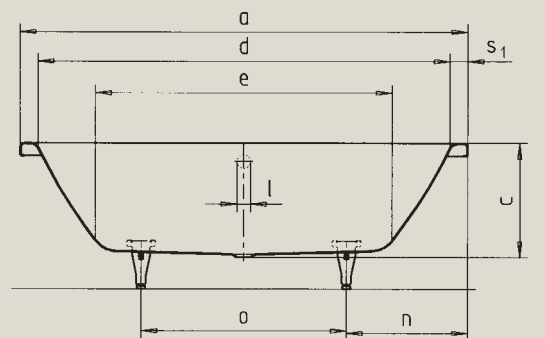

# CENTRO DUO

- puristic simplicity and unpretentious elegance are what distinguish these bathtubs
- bathing with a friend: two identical back rests and centrally positioned outlet
- classic four-cornered model

Position pool handle

Model no.		132	133
External length	a	1700	1800 mm
External width	b	750	800 mm
Depth	c	470	470 mm
Internal length (top)	d	1580	1680 mm
<b>Internal length (bottom)</b>	<b>e</b>	<b>1130</b>	<b>1230 mm</b>
Internal width (top)	f	630	680 mm
Internal width (bottom)	g	510	560 mm
Height with feet	h	605-640	595-630 mm
Height of rim	i	50	50 mm
Distance top edge to centre of overflow hole	j	70	70 mm
Distance tub edge to centre of drain hole	k	850	900 mm
Diameter of overflow hole	l	52	52 mm
Diameter of drain hole	m	52	52 mm
Distance foot end of tub edge to centre of base	n	560	600 mm
Distance between the feet	o	580	600 mm
Max. width of feet	p	465	540 mm
Distance tub edge to drilled hole in the middle	pa	850	900 mm
Max. overhang	pb	146	146 mm
Width of rim (lengthwise; foot end)	s <sub>1</sub> ; s <sub>2</sub>	60; 60	60; 60 mm
Distance between centre holes	u	307	332 mm
Water volume** in litres		156	195
Anti-slip		Ø 435	Ø 435 mm
Full anti-slip		900 x 300	900 x 300 mm

Subject to technical alterations and tolerances.  
 \*\* 70 litres displacement on average.

**KALDEWEI**  
 Europe's No. 1 for baths