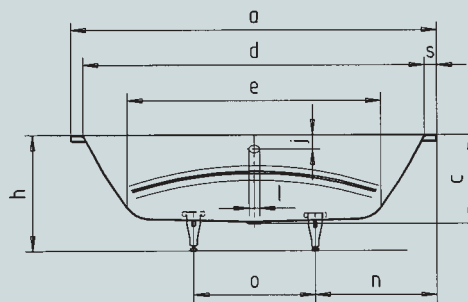

# VAIO DUO

- bathing with a friend: two identical back rests and centrally positioned outlet
- with integrated arm rests
- classic four-cornered model

Position pool handle

Model no.		950
External length	a	1800 mm
External width	b	800 mm
Depth	c	430 mm
Internal length (top)	d	1680 mm
<b>Internal length (bottom)</b>	<b>e</b>	<b>1248 mm</b>
Internal width (top)	f <sub>1</sub> ; f <sub>2</sub>	680; 555 mm
Internal width (bottom)	g	343 mm
Height with feet	h	550-590 mm
Height of rim	i	32 mm
Distance top edge to centre of overflow hole	j	70 mm
Distance tub edge to centre of drain hole	k	900 mm
Diameter of overflow hole	l	52 mm
Diameter of drain hole	m	52 mm
Distance foot end of tub edge to centre of base	n	600 mm
Distance between the feet	o	600 mm
Max. width of feet	p	455 mm
Distance tub edge to drilled hole in the middle	pa	900 mm
Max. overhang	pb	146 mm
Width of rim (foot end)	s	60 mm
Distance between centre holes	u	332 mm
Armrest depth	v	180 mm
Water volume** in litres		155
Anti-slip		Ø 435 mm
Full anti-slip		900 x 300 mm

Subject to technical alterations and tolerances.  
 \*\* 70 litres displacement on average.