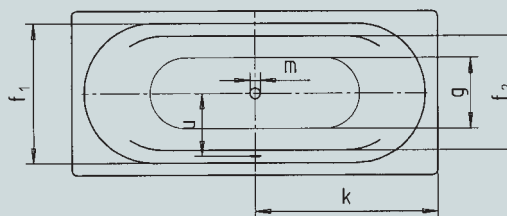

# VAIO DUO

- bathing with a friend: two identical back rests and centrally positioned outlet
- with integrated arm rests
- classic four-cornered model

Position pool handle

Model no.		950
External length	a	1800 mm
External width	b	800 mm
Depth	c	430 mm
Internal length (top)	d	1680 mm
<b>Internal length (bottom)</b>	<b>e</b>	<b>1248 mm</b>
Internal width (top)	f <sub>1</sub> ; f <sub>2</sub>	680; 555 mm
Internal width (bottom)	g	343 mm
Height with feet	h	550-590 mm
Height of rim	i	32 mm
Distance top edge to centre of overflow hole	j	70 mm
Distance tub edge to centre of drain hole	k	900 mm
Diameter of overflow hole	l	52 mm
Diameter of drain hole	m	52 mm
Distance foot end of tub edge to centre of base	n	600 mm
Distance between the feet	o	600 mm
Max. width of feet	p	455 mm
Distance tub edge to drilled hole in the middle	pa	900 mm
Max. overhang	pb	146 mm
Width of rim (foot end)	s	60 mm
Distance between centre holes	u	332 mm
Armrest depth	v	180 mm
Water volume** in litres		155
Anti-slip		Ø 435 mm
Full anti-slip		900 x 300 mm

Subject to technical alterations and tolerances.  
 \*\* 70 litres displacement on average.