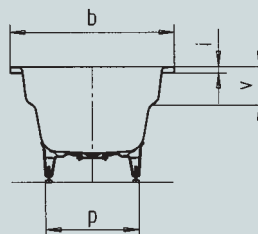

# VAIO DUO

- bathing with a friend: two identical back rests and centrally positioned outlet
- with integrated arm rests
- classic four-cornered model

Position pool handle

Model no.		950
External length	a	1800 mm
External width	b	800 mm
Depth	c	430 mm
Internal length (top)	d	1680 mm
<b>Internal length (bottom)</b>	<b>e</b>	<b>1248 mm</b>
Internal width (top)	f <sub>1</sub> ; f <sub>2</sub>	680; 555 mm
Internal width (bottom)	g	343 mm
Height with feet	h	550-590 mm
Height of rim	i	32 mm
Distance top edge to centre of overflow hole	j	70 mm
Distance tub edge to centre of drain hole	k	900 mm
Diameter of overflow hole	l	52 mm
Diameter of drain hole	m	52 mm
Distance foot end of tub edge to centre of base	n	600 mm
Distance between the feet	o	600 mm
Max. width of feet	p	455 mm
Distance tub edge to drilled hole in the middle	pa	900 mm
Max. overhang	pb	146 mm
Width of rim (foot end)	s	60 mm
Distance between centre holes	u	332 mm
Armrest depth	v	180 mm
Water volume** in litres		155
Anti-slip		Ø 435 mm
Full anti-slip		900 x 300 mm

Subject to technical alterations and tolerances.  
 \*\* 70 litres displacement on average.