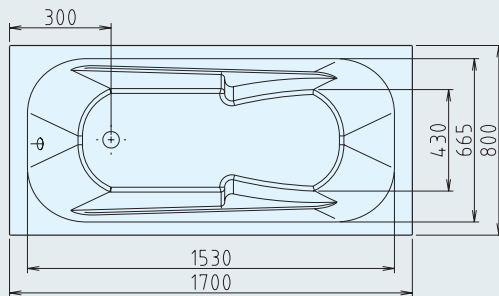

art. 3545MPB

art. 3546MPB

art. 3545TBB

art. 3546TBB

art. 3545TKB

art. 3546TKB

art. 3545MXB

art. 3546MXB

Whirlpool LINE

> midi plus

> turboair

> turboair kombi

> maximum

V
220-230

Hz
50

Midi plus
1 kW

Turboair
1 kW

Turboair kombi
2 kW

Maximum
2 kW