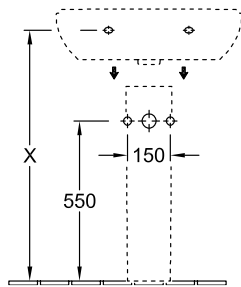

WASHBASIN O.NOVO

PRODUCT INFORMATION

1 . POSITION

Model	516060
Collection	O.novo
PROJECTS	■ START
Width	600 [mm]
Depth	490 [mm]
Weight	17,01 [kg]
description	Sanitary porcelain Also available in CeramicPlus fastening with 2 screws M10x120 mm
Tap fitting / Tap hole remark	suitable for 3-hole tap fittings, central tap hole punched out
Overflow remark	with overflow
material	Sanitary porcelain
Specification texts	O.novo; Washbasin; Sanitary porcelain; Size: 600 x 490 mm; Oval; suitable for 3-hole tap fittings, central tap hole punched out; with overflow; fastening with 2 screws M10x120 mm

COLOURS

White Alpin	51606001	4051202008291
White Alpin CeramicPlus	516060R1	4051202008284
White Alpin AntiBac	516060T1	

TECHNICAL DRAWINGS

516060

	A	B	C	D
5160 55	550	450	475	280
5160 60	600	490	525	315
5160 65	650	510	565	330