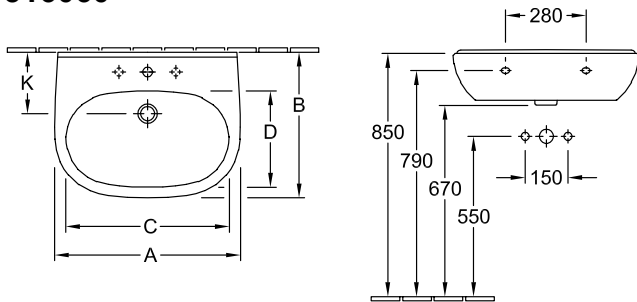

WASHBASIN O.NOVO

PRODUCT INFORMATION

1 . POSITION

Model	516060
Collection	O.novo
PROJECTS	■ START
Width	600 [mm]
Depth	490 [mm]
Weight	17,01 [kg]
description	Sanitary porcelain Also available in CeramicPlus fastening with 2 screws M10x120 mm
Tap fitting / Tap hole remark	suitable for 3-hole tap fittings, central tap hole punched out
Overflow remark	with overflow
material	Sanitary porcelain
Specification texts	O.novo; Washbasin; Sanitary porcelain; Size: 600 x 490 mm; Oval; suitable for 3-hole tap fittings, central tap hole punched out; with overflow; fastening with 2 screws M10x120 mm

COLOURS

White Alpin	51606001	4051202008291
White Alpin CeramicPlus	516060R1	4051202008284
White Alpin AntiBac	516060T1	

TECHNICAL DRAWINGS

516060

	A	B	C	D
5160 55	550	450	475	280
5160 60	600	490	525	315
5160 65	650	510	565	330