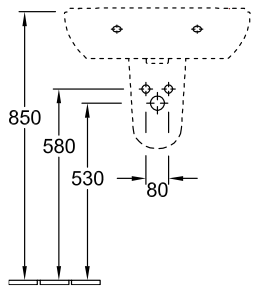

WASHBASIN O.NOVO

PRODUCT INFORMATION

1 . POSITION

Model	516060
Collection	O.novo
PROJECTS	■ START
Width	600 [mm]
Depth	490 [mm]
Weight	17,01 [kg]
description	Sanitary porcelain Also available in CeramicPlus fastening with 2 screws M10x120 mm
Tap fitting / Tap hole remark	suitable for 3-hole tap fittings, central tap hole punched out
Overflow remark	with overflow
material	Sanitary porcelain
Specification texts	O.novo; Washbasin; Sanitary porcelain; Size: 600 x 490 mm; Oval; suitable for 3-hole tap fittings, central tap hole punched out; with overflow; fastening with 2 screws M10x120 mm

COLOURS

White Alpin	51606001	4051202008291
White Alpin CeramicPlus	516060R1	4051202008284
White Alpin AntiBac	516060T1	

TECHNICAL DRAWINGS

516060

	A	B	C	D
5160 55	550	450	475	280
5160 60	600	490	525	315
5160 65	650	510	565	330