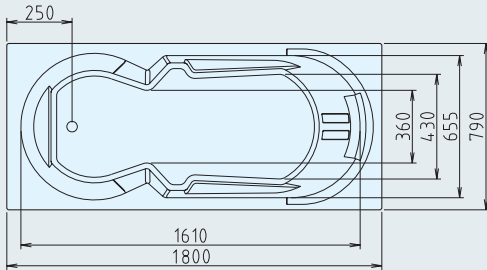

> evian

art. 3245MPB

art. 3246MPB

art. 3245TBB

art. 3246TBB

art. 3245TKB

art. 3245MXB

art. 3246MXB

Whirlpool LINE

> midi plus

> turboair

> turboair kombi

> maximum

V	Hz	Midi plus	Turboair	Turboair kombi	Maximum
220-230	50	1,3 kW	1 kW	2 kW	2,3 kW