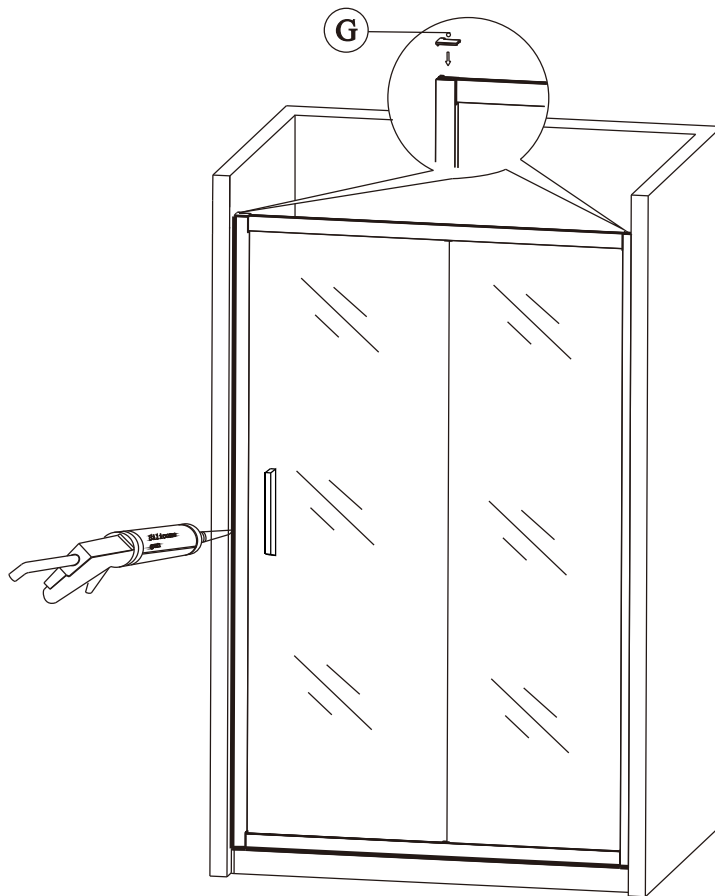

12

13

Polysan s.r.o.
Nesměřice 52
285 22 Zruč nad Sázavou
Czech Republic
www.polysan.net

EN 14428

Glass shower enclosure
cleaning efficiency: conforming
impact resistance: conforming
operating life: conforming