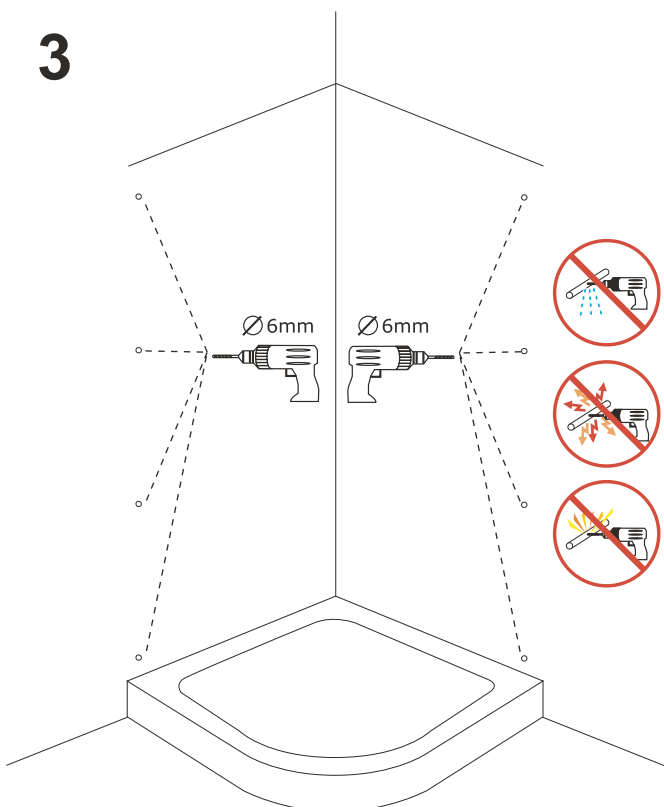

ANIMA®

TPSNEW

800x800x1850, 900x900x1850, R 550

1

2

3

4