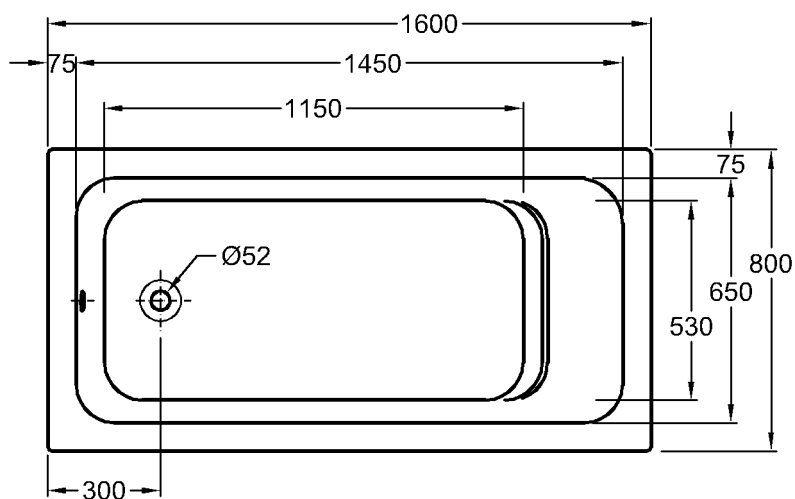

Bath tubs

Renova Nr. 1

Model: **Renova Nr. 1 bathtub**
Model no.: 657360
Dimensions: 1600 x 800 mm
Depth: 450 mm
Outlet: 52 mm
Material: acrylic

For all Renova Nr. 1 bath tubs we recommend:

Model: **Waste and overflow fitting with rotary rosette**

Model no.: 590600
Surface: chrome plated

Model: **Waste, overflow and inlet fitting,**
water inlet through overflow,
water supply 3/4" with rotary
rosette

Model no.: 590340
Surface: chrome plated

Bath foot, installation aid, repair- and maintenance set