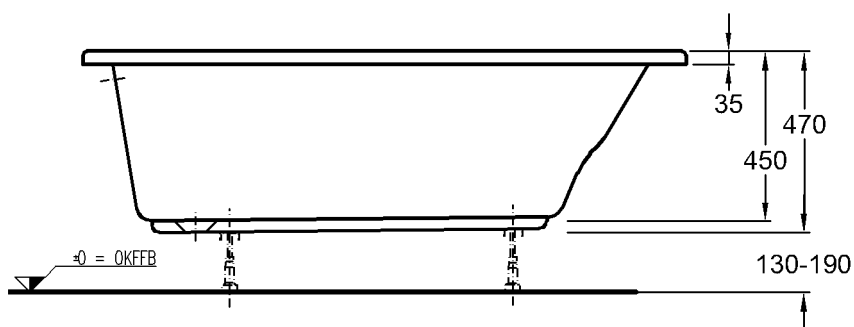

Bath tubs

Renova Nr. 1

Model: **Renova Nr. 1 bathtub**
Model no.: 657360
Dimensions: 1600 x 800 mm
Depth: 450 mm
Outlet: 52 mm
Material: acrylic

For all Renova Nr. 1 bath tubs we recommend:

Model: **Waste and overflow fitting with rotary rosette**

Model no.: 590600
Surface: chrome plated

Model: **Waste, overflow and inlet fitting,**
water inlet through overflow,
water supply 3/4" with rotary
rosette

Model no.: 590340
Surface: chrome plated

Bath foot, installation aid, repair- and maintenance set