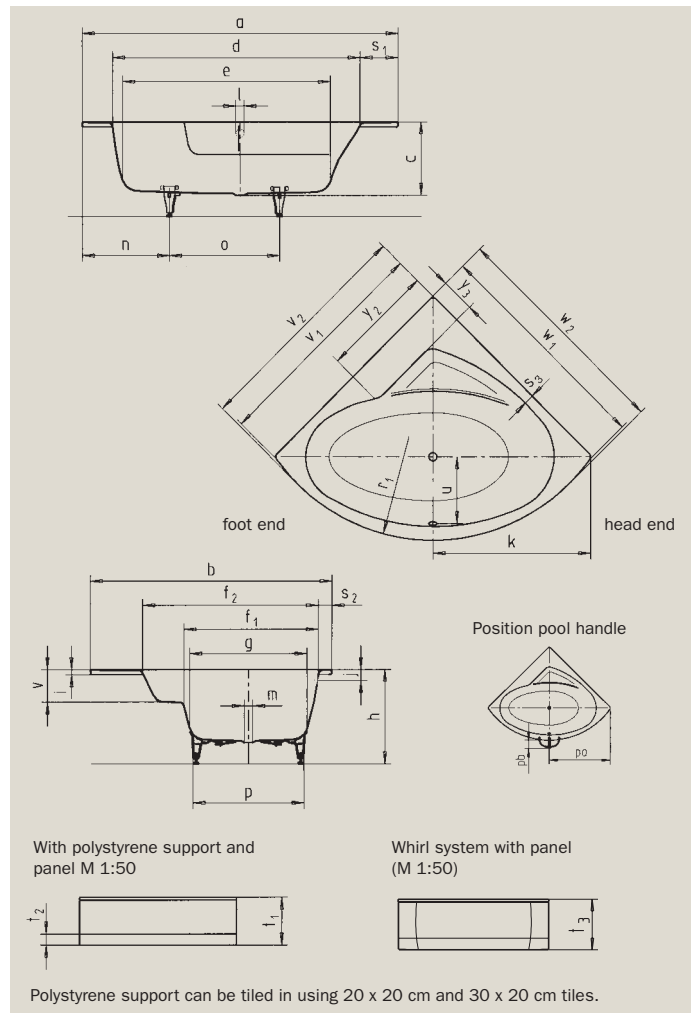

PUNTA DUO 3

- comfortable corner bathtub which offers a generous design
- compact external dimensions, with a floor length of 129 cm yet still very spacious
- side bank of fittings and arm rest which can also be used as a seat
- also available with panel

Model no.		910
External length	a	1966 mm
External width	b	1502 mm
Depth	c	450 mm
Internal length (top)	d	1540 mm
Internal length (bottom)	e	1290 mm
Internal width (top) bathing area; incl. armrest	f ₁ ; f ₂	835; 1090 mm
Internal width (bottom)	g	730 mm
Height with feet	h	576-611 mm
Height of rim	i	32 mm
Distance top edge to centre of overflow hole	j	70 mm
Distance tub edge to centre of drain hole	k	983 mm
Diameter of overflow hole	l	52 mm
Diameter of drain hole	m	52 mm
Distance foot end of tub edge to centre of base	n	545 mm
Distance between the feet	o	715 mm
Max. width of feet	p	615 mm
Distance tub edge to drilled hole in the middle	pa	983 mm
Max. overhang	pb	136 mm
Radius	r ₁	1200 mm
Width of rim (foot end; lengthwise)	s ₁ ; s ₂ ; s ₃	225; 85; 60 mm
Height with support and panel	t ₁	585 mm
Height of base	t ₂	135 mm
Height with whirl system	t ₃	660 mm
Distance between centre holes	u	415 mm
Armrest depth	v	200 mm
Side length; side length incl. bend	v ₁ ; v ₂	1400; 1420 mm
Side width; side width incl. bend	w ₁ ; w ₂	1400; 1420 mm
Shelf (length; width)	y ₂ ; y ₃	660; 210 mm
Water volume** in litres		223
Anti-slip		- mm
Full anti-slip		- mm

Subject to technical alterations and tolerances.
 ** 70 litres displacement on average.