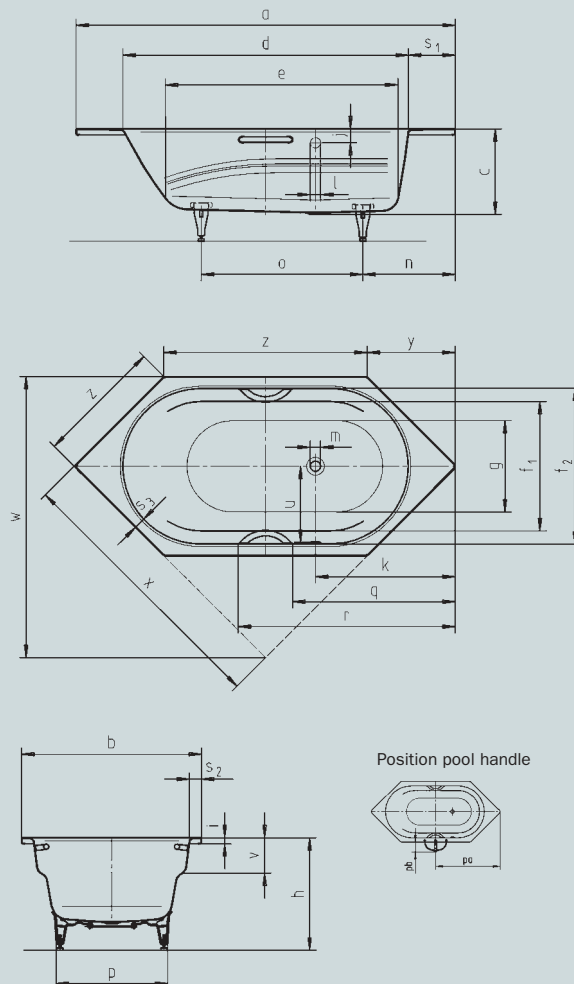

VAIO 6

VAIO 6 STAR

- one-seater bathtub with side overflow, generous width and integrated arm rests
- diverse installation possibilities, also corner installation
- also available with handles

Model no.		958 / 959
External length	a	1900 mm
External width	b	900 mm
Depth	c	430 mm
Internal length (top)	d	1430 mm
Internal length (bottom)	e	1165 mm
Internal width (top)	f ₁ ; f ₂	650; 780 mm
Internal width (bottom)	g	459 mm
Height with feet	h	555-585 mm
Height of rim	i	32 mm
Distance top edge to centre of overflow hole	j	70 mm
Distance tub edge (foot) to centre of drain hole	k	700 mm
Diameter of overflow hole	l	52 mm
Diameter of drain hole	m	52 mm
Distance foot end of tub edge to centre of base	n	595 mm
Distance between the feet	o	530 mm
Max. width of feet	p	575 mm
Distance tub edge to drilled hole in the middle	pa	950 mm
Max. overhang	pb	146 mm
Distance tub edge (foot end) to where handle starts (Mod. 959)	q	770 mm
Distance tub edge (foot end) to where handle ends (Mod. 959)	r	1030 mm
Width of rim (foot end; lengthwise)	s ₁ ; s ₂ ; s ₃	235; 60; 58 mm
Distance between centre holes	u	380 mm
Armrest depth	v	178 mm
Installation dimension; Side length; Fase	w; x; y	1409; 1357; 440 mm
Side length	z ₁ ; z ₂	1019; 636 mm
Water volume** in litres		145
Anti-slip		Ø 435 mm
Full anti-slip		900 x 300 mm

Subject to technical alterations and tolerances.
 ** 70 litres displacement on average.