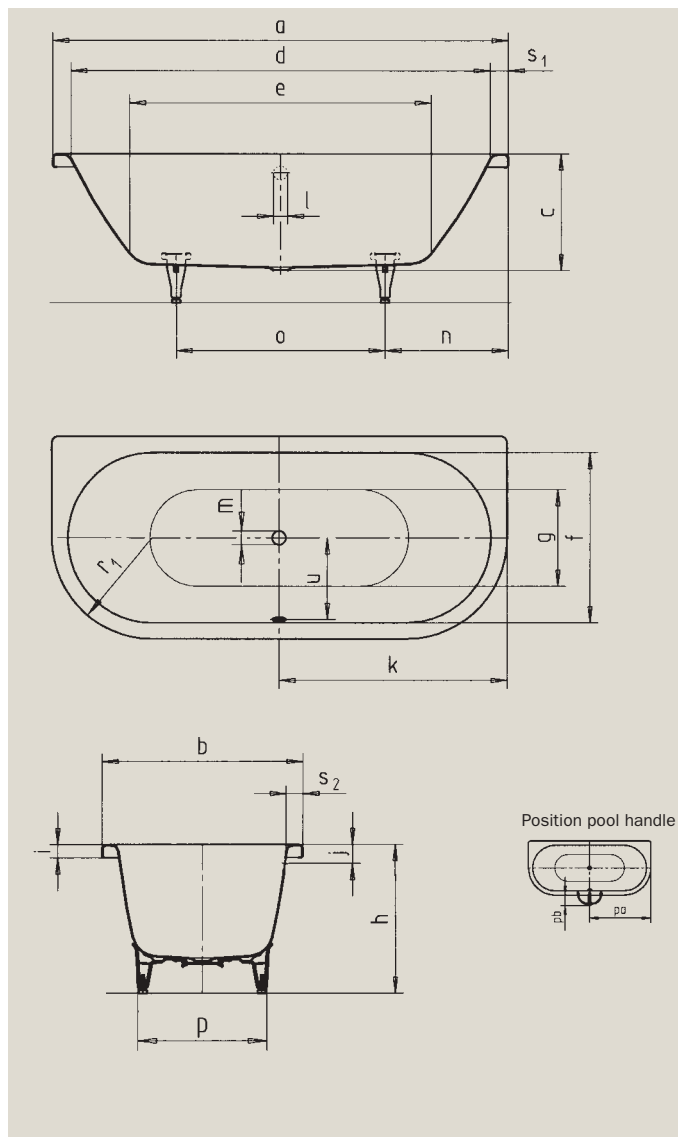

CENTRO DUO 2

- puristic simplicity and unpretentious elegance are what distinguish these bathtubs
- bathing with a friend: two identical back rests and centrally positioned outlet

Model no.		131
External length	a	1700 mm
External width	b	750 mm
Depth	c	470 mm
Internal length (top)	d	1580 mm
Internal length (bottom)	e	1130 mm
Internal width (top)	f	630 mm
Internal width (bottom)	g	510 mm
Height with feet	h	605-640 mm
Height of rim	i	50 mm
Distance top edge to centre of overflow hole	j	70 mm
Distance tub edge to centre of drain hole	k	850 mm
Diameter of overflow hole	l	52 mm
Diameter of drain hole	m	52 mm
Distance foot end of tub edge to centre of base	n	560 mm
Distance between the feet	o	580 mm
Max. width of feet	p	465 mm
Distance tub edge to drilled hole in the middle	pa	850 mm
Max. overhang	pb	146 mm
Radius	r ₁	375 mm
Width of rim (lengthwise; foot end)	s ₁ ; s ₂	60; 60 mm
Distance between centre holes	u	307 mm
Water volume** in litres		156
Anti-slip		Ø 435 mm
Full anti-slip		900 x 300 mm

Subject to technical alterations and tolerances.
 ** 70 litres displacement on average.