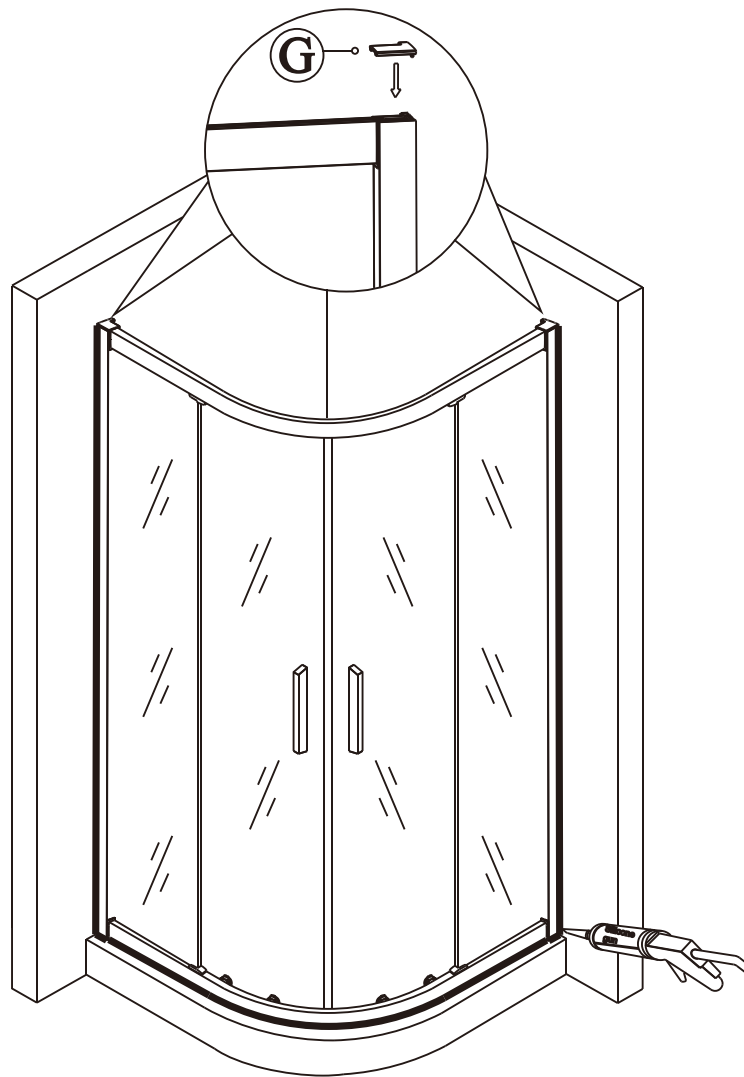

(5)

Polysan s.r.o.
 Nesměřice 52
 285 22 Zruč nad Sázavou
 Czech Republic
www.polysan.net

EN 14428

Glass shower enclosure
 cleaning efficiency: conforming
 impact resistance: conforming
 operating life: conforming