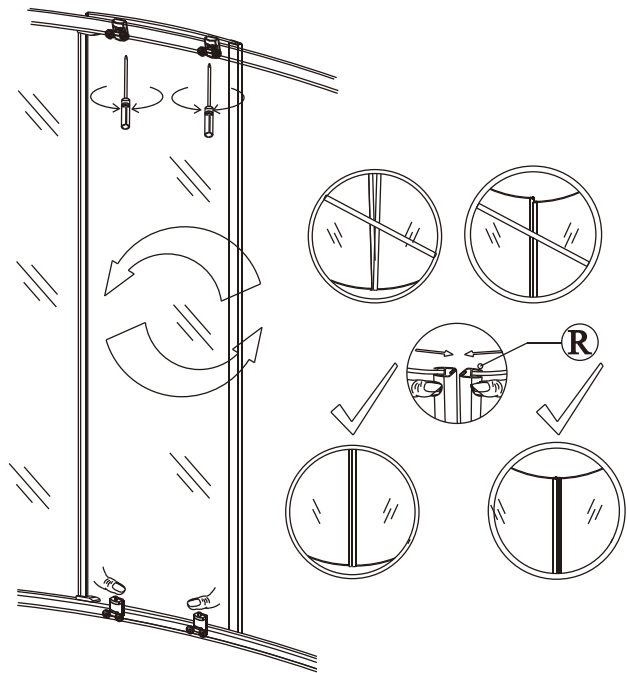

(5)

Polysan s.r.o.
 Nesměřice 52
 285 22 Zruč nad Sázavou
 Czech Republic
www.polysan.net

EN 14428

Glass shower enclosure
 cleaning efficiency: conforming
 impact resistance: conforming
 operating life: conforming