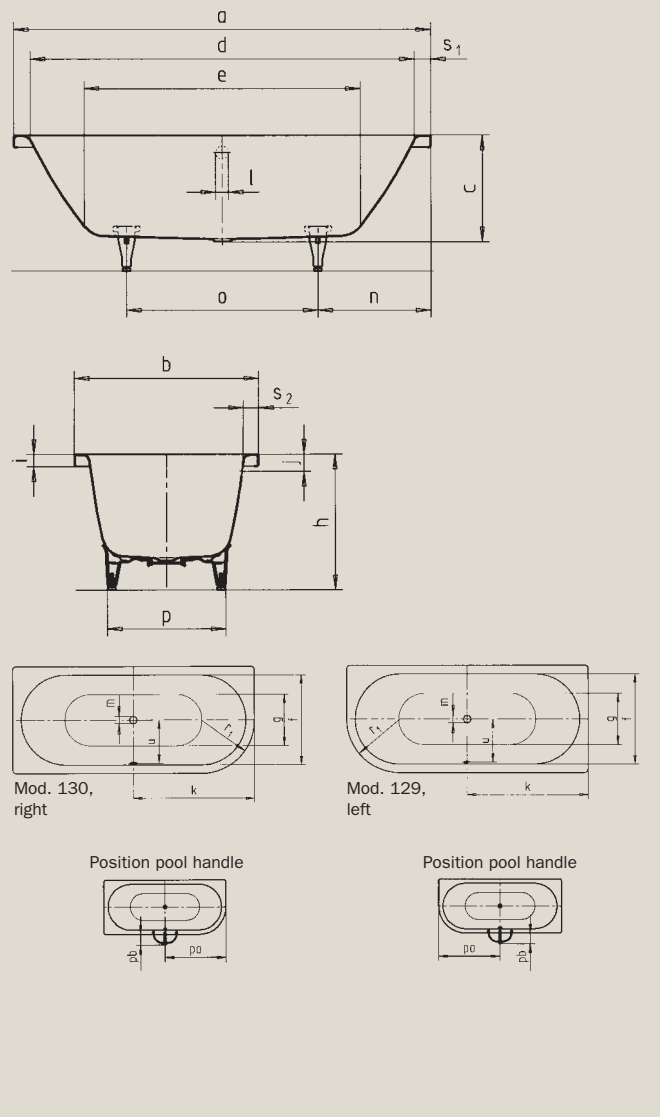

CENTRO DUO 1 left

CENTRO DUO 1 right

- puristic simplicity and unpretentious elegance are what distinguish these bathtubs
- bathing with a friend: two identical back rests and centrally positioned outlet

Model no.		129	130
External length	a	1700	1700 mm
External width	b	750	750 mm
Depth	c	470	470 mm
Internal length (top)	d	1580	1580 mm
Internal length (bottom)	e	1130	1130 mm
Internal width (top)	f	630	630 mm
Internal width (bottom)	g	510	510 mm
Height with feet	h	605-640	605-640 mm
Height of rim	i	50	50 mm
Distance top edge to centre of overflow hole	j	70	70 mm
Distance tub edge to centre of drain hole	k	850	850 mm
Diameter of overflow hole	l	52	52 mm
Diameter of drain hole	m	52	52 mm
Distance foot end of tub edge to centre of base	n	560	560 mm
Distance between the feet	o	580	580 mm
Max. width of feet	p	465	465 mm
Distance tub edge to drilled hole in the middle	pa	850	850 mm
Max. overhang	pb	146	146 mm
Radius	r ₁	375	375 mm
Width of rim (lengthwise; foot end)	s ₁ ; s ₂	60; 60	60; 60 mm
Distance between centre holes	u	307	307 mm
Water volume** in litres		156	156
Anti-slip		Ø 435	Ø 435 mm
Full anti-slip		900 x 300	900 x 300 mm