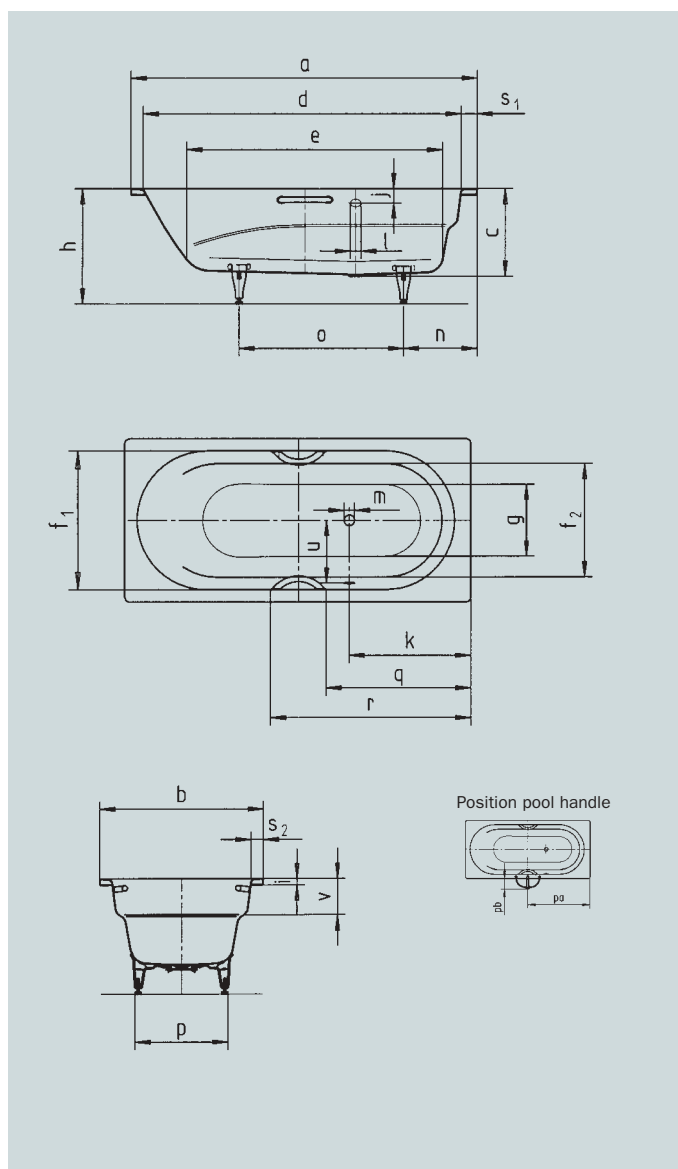

VAIO VAIO STAR

- one-seater bathtub with side overflow and integrated arm rests
- classic four-cornered model
- also available with handles

Model no.		960 / 961
External length	a	1700 mm
External width	b	800 mm
Depth	c	430 mm
Internal length (top)	d	1560 mm
Internal length (bottom)	e	1255 mm
Internal width (top)	f ₁ ; f ₂	680; 555 mm
Internal width (bottom)	g	350 mm
Height with feet	h	555-590 mm
Height of rim	i	32 mm
Distance top edge to centre of overflow hole	j	70 mm
Distance tub edge (foot) to centre of drain hole	k	600 mm
Diameter of overflow hole	l	52 mm
Diameter of drain hole	m	52 mm
Distance foot end of tub edge to centre of base	n	443 mm
Distance between the feet	o	670 mm
Max. width of feet	p	445 mm
Distance tub edge to drilled hole in the middle	pa	850 mm
Max. overhang	pb	146 mm
Distance tub edge (foot end) to where handle starts (Mod. 961)	q	720 mm
Distance tub edge (foot end) to where handle ends (Mod. 961)	r	980 mm
Width of rim (foot end; lengthwise)	s ₁ ; s ₂	80; 60 mm
Distance between centre holes	u	332 mm
Armrest depth	v	180 mm
Water volume** in litres		145
Anti-slip		∅ 435 mm
Full anti-slip		900 x 300 mm

Subject to technical alterations and tolerances.
** 70 litres displacement on average.