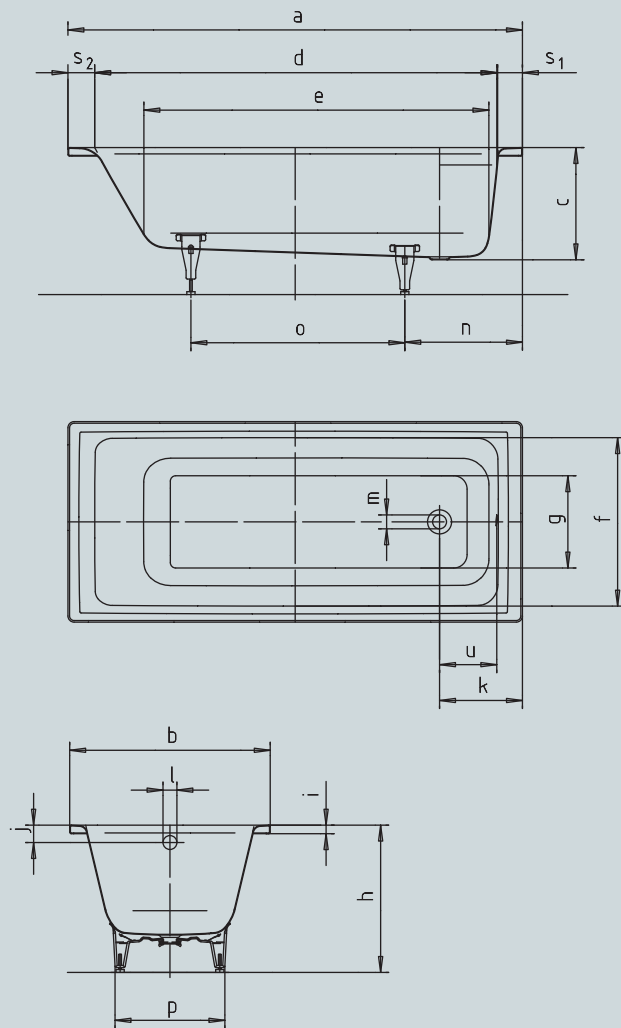

# PURO

- straightlined, purist design
- one-seater bathtub with outlet at foot end
- classic four-cornered model
- made of Kaldewei steel enamel 3.5 mm

Model No.		652	653
External length	a	1700	1800 mm
External width	b	750	800 mm
Depth	c	420	420 mm
Internal length (top)	d	1510	1610 mm
<b>Internal length (bottom)</b>	<b>e</b>	<b>1280</b>	<b>1380 mm</b>
Internal width (top)	f	620	670 mm
Internal width (bottom)	g	345	395 mm
Height with feet	h	554-568	553-563 mm
Height of rim	i	32	32 mm
Distance top edge to centre of overflow hole	j	65	65 mm
Distance tub edge (foot) to centre of drain hole	k	310	310 mm
Diameter of overflow hole	l	52	52 mm
Diameter of drain hole	m	52	52 mm
Distance foot end of tub edge to centre of foot	n	445	460 mm
Distance between the feet	o	750	820 mm
Max. width of feet	p	470	520 mm
Width of rim (foot end; head end)	s <sub>1</sub> ; s <sub>2</sub>	90; 100	90; 100 mm
Distance between centre holes	u	214	214 mm
Water volume** in litres		137	165
Weight of the enamelled bath tub in kg		50	54
Anti-slip		348 x 348	396 x 396 mm
Full anti-slip		924 x 348	1020 x 396 mm

Subject to technical alterations and tolerances.  
 \*\* 70 litres displacement on average.

**KALDEWEI**  
 Europe's No. 1 for baths