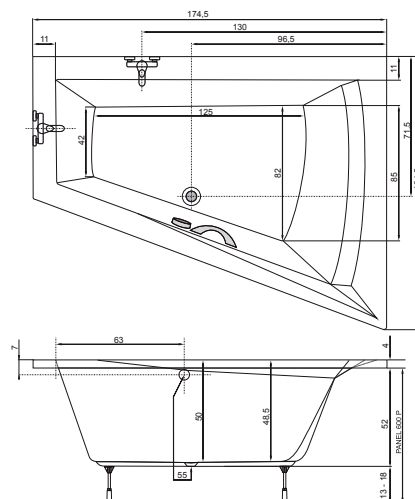

GALIA

Rohová vana 175 x 135 x 50 cm

ceny

Ceny jsou uvedeny s DPH

GALIA L	17.495,- Kč VMT7501
GALIA P	17.495,- Kč VMT7601
GALIA L (KP)	6.180,- Kč VKP9701
GALIA P (KP)	6.180,- Kč VKP9801

masážní systémy

BASIC	L	VMT75010131	31.330,- Kč
	P	VMT76010131	31.330,- Kč
EASY	L	VMT75010231	41.450,- Kč
	P	VMT76010231	41.450,- Kč
WINDY	L	VMT75010331	35.875,- Kč
	P	VMT76010331	35.875,- Kč
DUO PNEU	L	VMT75010431	47.570,- Kč
	P	VMT76010431	47.570,- Kč
DUO	L	VMT75010531	59.170,- Kč
	P	VMT76010531	59.170,- Kč
DUO LIGHT	L	VMT75010631	62.150,- Kč
	P	VMT76010631	62.150,- Kč
EXCELLENT DUO	L	VMT75010831	96.890,- Kč
	P	VMT76010831	96.890,- Kč